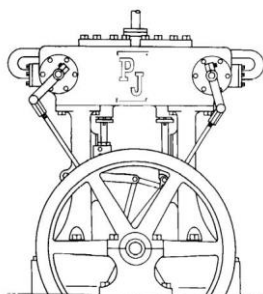

SEE OPERATING SCALE:

- ♦ STEAM ENGINES
- ♦ GASOLINE ENGINES
- ♦ AIRCRAFT ENGINES
- ♦ STIRLING CYCLE ENGINES
- ♦ CLOCKS
- ♦ MACHINIST'S TOOLS AND FIXTURES
- ♦ LOCOMOTIVES
- ♦ TRACTION ENGINES
- ♦ MODEL BOATS – STEAM AND GAS

AND MEET THE CRAFTSMEN
WHO BUILT THEM.

EXHIBITORS SETUP STARTS AT 8:00 AM
COMPRESSED AIR FOR RUNNING MODELS
GAS ENGINES ALLOWED
NON-MEMBER EXHIBITORS WELCOME

GENERAL ADMISSION FOR SHOW AND MUSEUM

ADULTS	$10.00
CHILDREN 5 – 17 WITH ADULTS	$5.00
EXHIBITORS AND CHILDREN UNDER 5	FREE