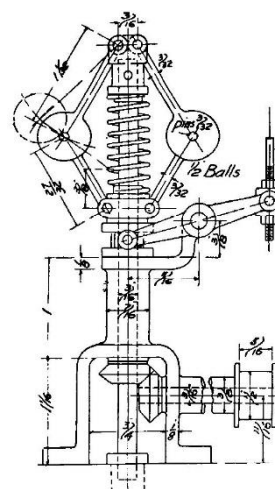

Directions:

Take Rte. 128 to Rte. 20. Go East on Rte. 20 to Central Square, about 2 miles. Right on Moody Street. Cross the river, left on Pine Street to municipal parking lot on left. Short walk over the footbridge to the museum.