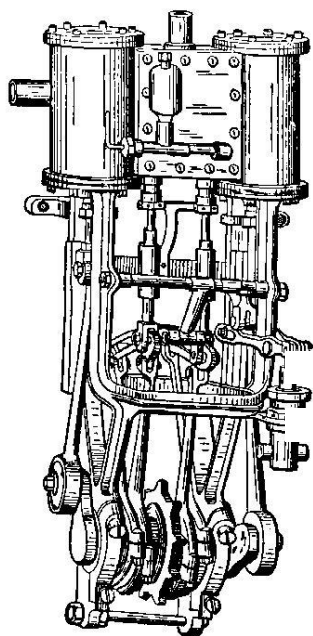

20TH ANNUAL N.E.M.E.S. MODEL ENGINEERING SHOW

FEBRUARY 20, 2016

10:00 AM TO 4:00 PM

CHARLES RIVER MUSEUM OF INDUSTRY
WALTHAM, MA

SEE OPERATING SCALE:

- ♦ STEAM ENGINES
- ♦ GASOLINE ENGINES
- ♦ AIRCRAFT ENGINES
- ♦ STIRLING CYCLE ENGINES
- ♦ CLOCKS
- ♦ MACHINIST'S TOOLS AND FIXTURES
- ♦ LOCOMOTIVES
- ♦ TRACTION ENGINES
- ♦ MODEL BOATS – STEAM AND GAS