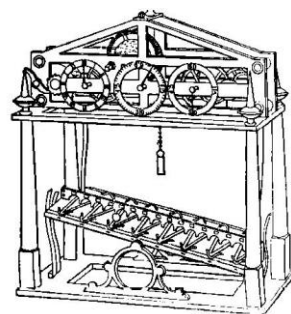

20TH ANNUAL N.E.M.E.S. MODEL ENGINEERING SHOW

FEBRUARY 20, 2016

10:00 AM TO 4:00 PM

CHARLES RIVER MUSEUM OF INDUSTRY
WALTHAM, MA

SEE OPERATING SCALE:

- ♦ STEAM ENGINES
- ♦ GASOLINE ENGINES
- ♦ AIRCRAFT ENGINES
- ♦ STIRLING CYCLE ENGINES
- ♦ CLOCKS
- ♦ MACHINIST'S TOOLS AND FIXTURES
- ♦ LOCOMOTIVES
- ♦ TRACTION ENGINES
- ♦ MODEL BOATS – STEAM AND GAS

AND MEET THE CRAFTSMEN
WHO BUILT THEM.

EXHIBITORS SETUP STARTS AT 8:00 AM
COMPRESSED AIR FOR RUNNING MODELS
GAS ENGINES ALLOWED
NON-MEMBER EXHIBITORS WELCOME

GENERAL ADMISSION FOR SHOW AND MUSEUM

ADULTS	\$10.00
CHILDREN 5 – 17 WITH ADULTS	\$5.00
EXHIBITORS AND CHILDREN UNDER 5	FREE